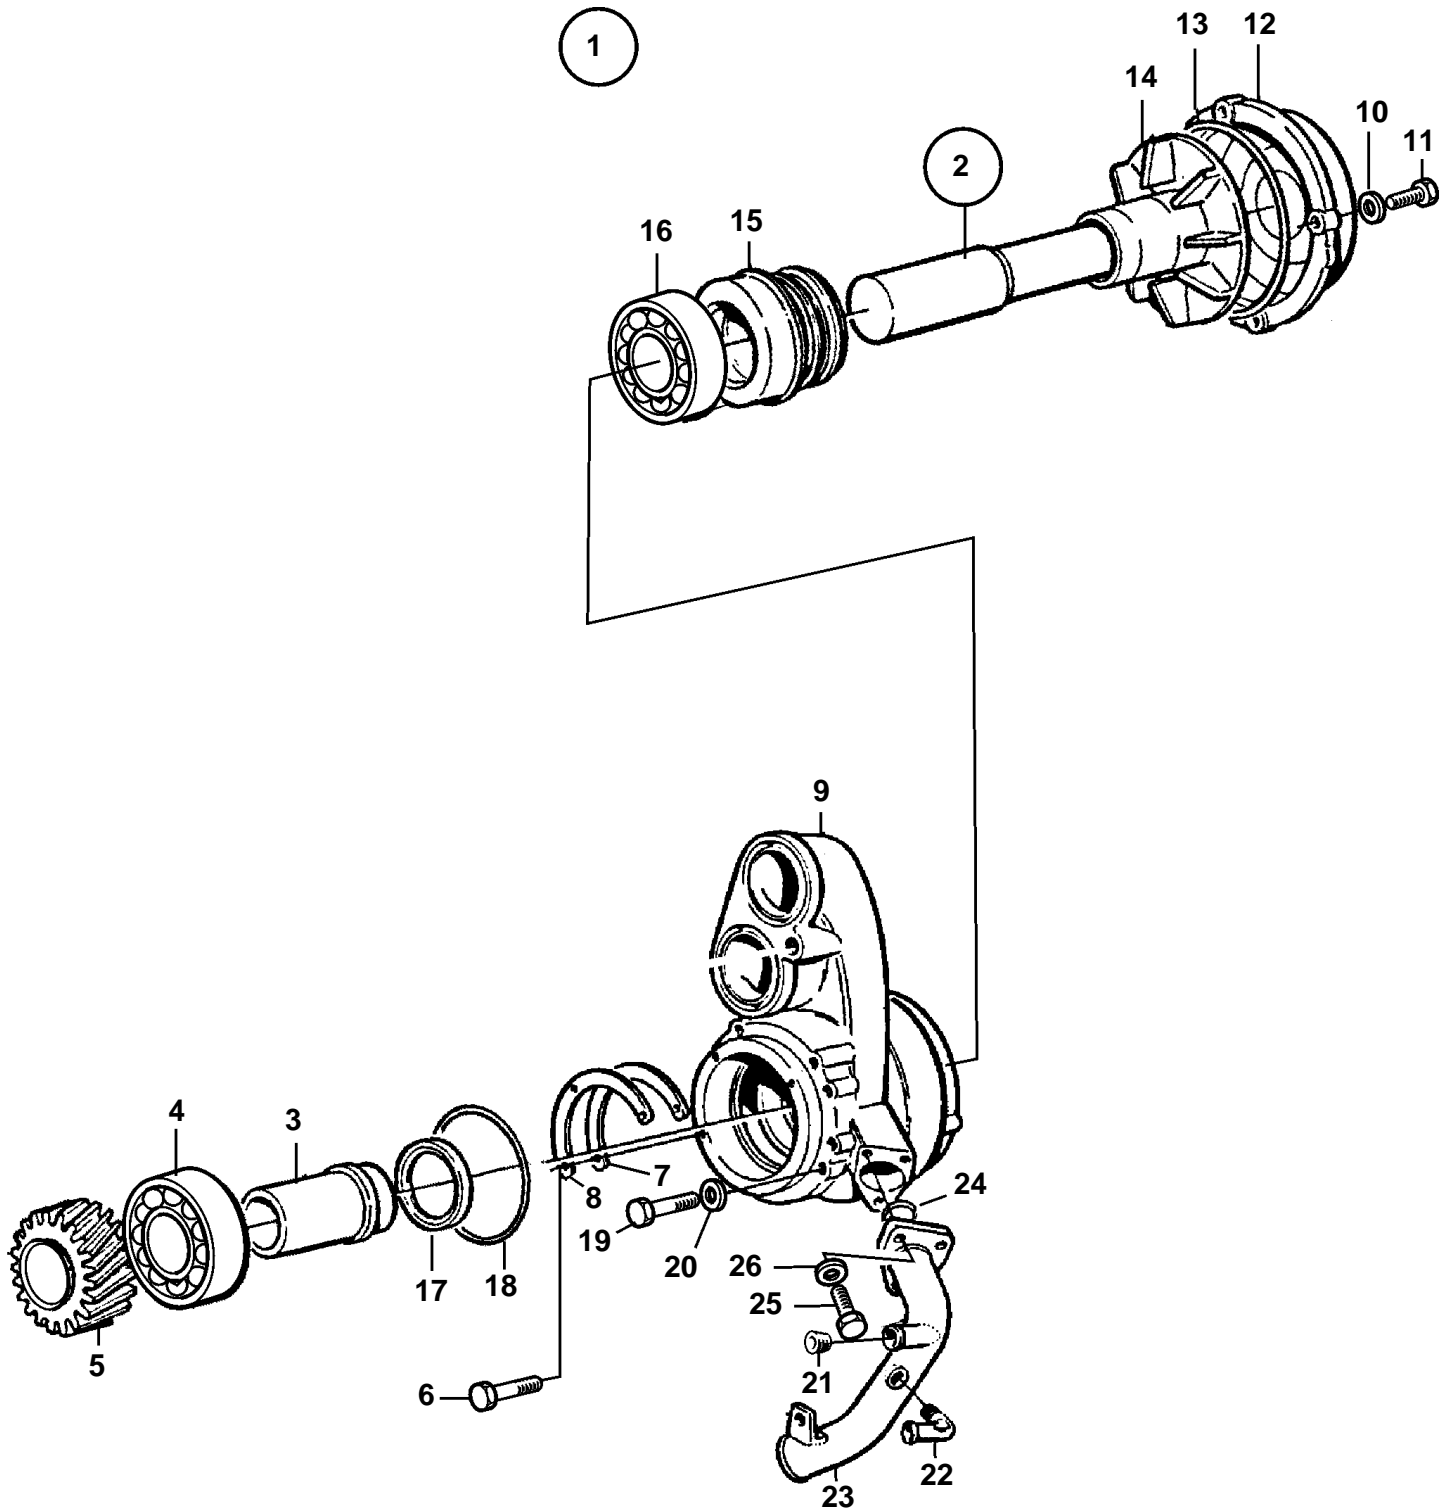

TAD1030GE, TAD1031GE, TAD1032GE

19087

TAD1030GE, TAD1031GE, TAD1032GE

REF	PART NO.	QTY	DESCRIPTION	SEE SEC.	NOTES
1	1675945	1	Water pump		SN-2100298820
	8149937	1	Water pump		SN2100298821-
	20431484	1	Circulation pump		
	3803537	1	Circ. pump, exch, exch		
2	3184813	1	· Shaft		Included in repair kit 276936 for water pump 20431484.
3		1	· · Bearing spindle		Included in repair kit 276936 for water pump 20431484.
4	181286	1	· Ball bearing		Included in repair kit 276936 for water pump 20431484.
5	470265	1	· Gear		
			· Bulletin 45-01	45-01-EN	Timing Gears, 71, 100, 121
6	940100	3	· Screw		
7	1545359	1	· Lock washer		Included in repair kit 276936 for water pump 20431484.
8	1545358	1	· Lock washer		Included in repair kit 276936 for water pump 20431484.
9		1	· Pump housing		
10	941906	4	· Spring washer		Included in repair kit 276936 for water pump 20431484.
11	955513	4	· Screw		
12	469418	1	· Cover		
13	925262	1	· O-ring		Included in repair kit 276936 for water pump 20431484.
14	1675944	1	· Impeller		Included in repair kit 276936 for water pump 20431484.
15	1676561	1	· Sealing ring		(1675943), Included in repair kit 276936 for water pump 20431484.
16	184831	1	· Ball bearing		Included in repair kit 276936 for water pump 20431484.
17	978293	1	· Sealing ring		Included in repair kit 276936 for water pump 20431484.
18	948980	1	O-ring		Included in repair kit 276936 for water pump 20431484.
19	955542	4	Screw		
20	942336	5	Spring washer		
21	479977	1	Plug		
22		1	Elbow nipple		
23	866261	1	Coolant pipe		
24	975673	1	O-ring		Included in repair kit 276936 for water pump 20431484.
25	955525	3	Screw		
26	941907	3	Spring washer		